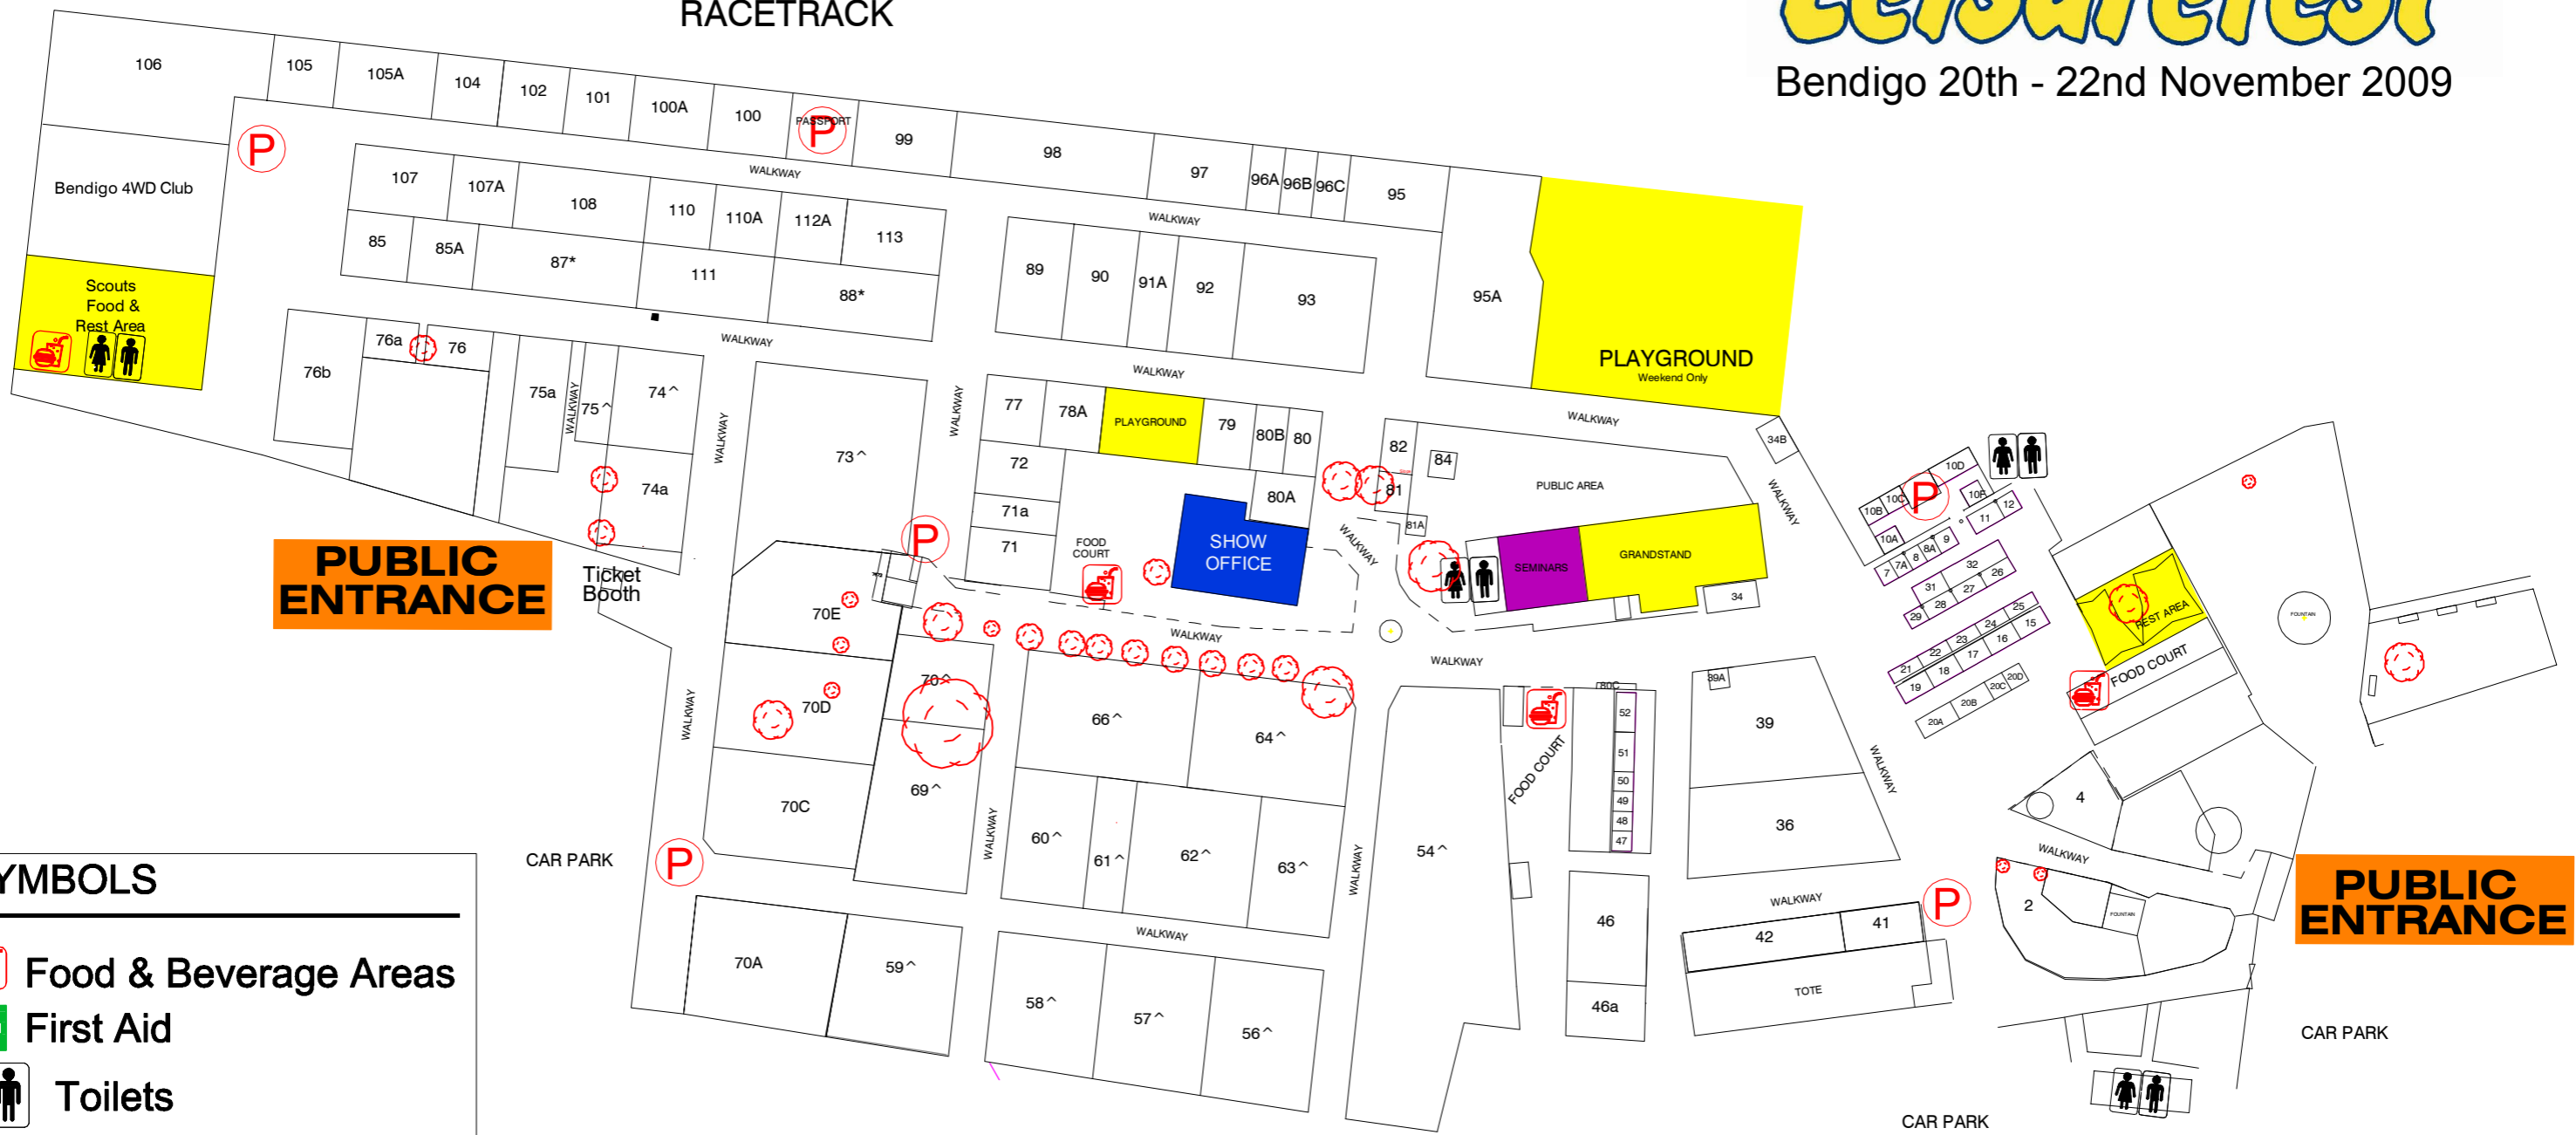

RV & Camping Leisurefest

Bendigo 20th - 22nd November 2009

RACETRACK

SYMBOLS

-  Food & Beverage Areas
-  First Aid
-  Toilets
-  Playground & Rest Area
-  Seminar Hall
-  Show Office
-  Passport Competition